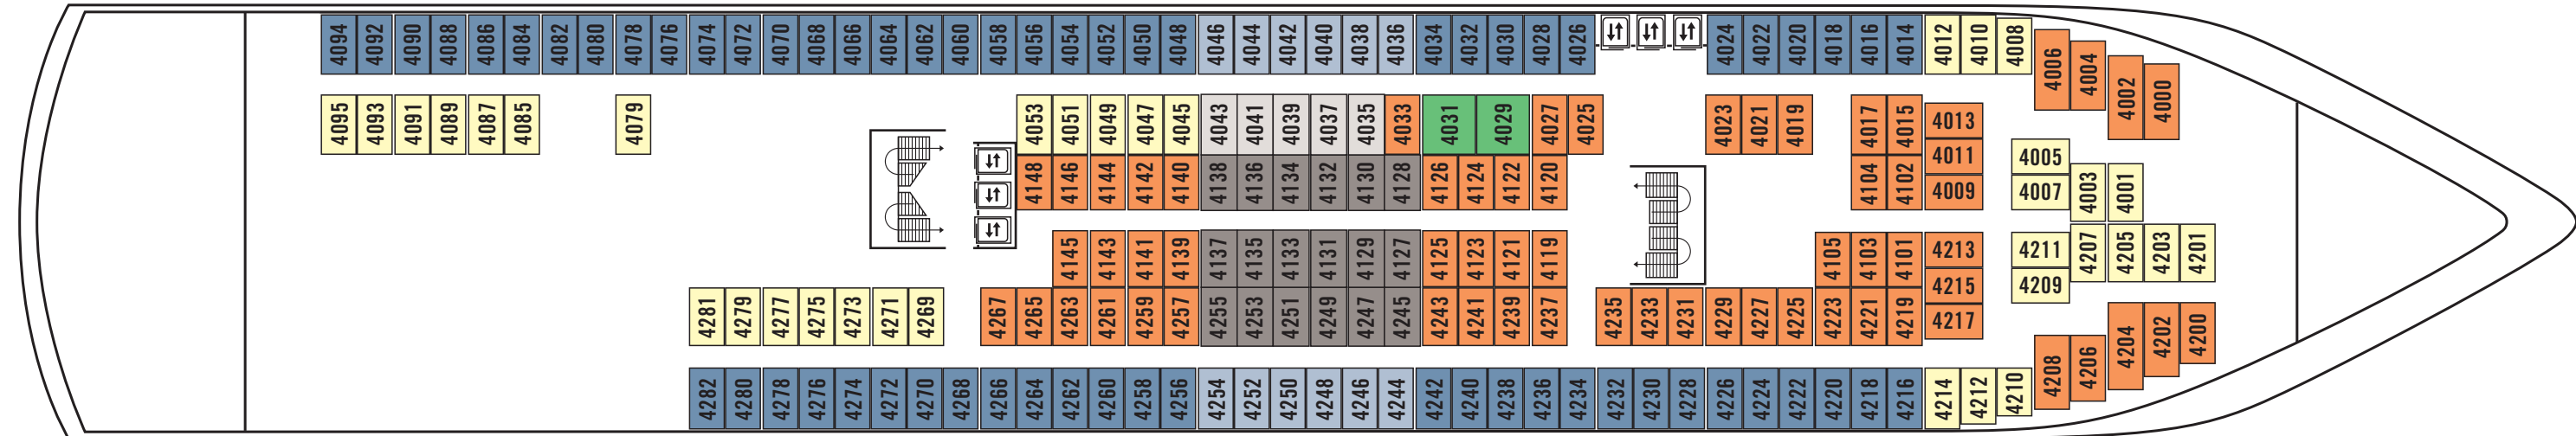

# HYTTER DÄCK 7

 CABIN STANDARD 

 CABIN STANDARD 

 SEAVIEW KOMFORT 

 SEAVIEW KOMFORT 

 SEAVIEW PREMIUM 

 SEAFRONT SVIT 

 TRAPPA

 HISS

 LIVFLOTTE

 CONNECTING DOORS

 SEAFRONT SVIT ETAGE 

# HYTTER DÄCK 4

SEAVIEW EKONOMI

SEAVIEW STANDARD

0.567 pt  
CABIN STANDARD

CABIN STANDARD

CABIN DESIGN ACCESS

CABIN EKONOMI

CABIN EKONOMI